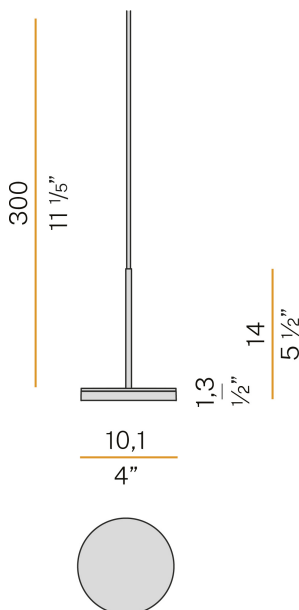

PANZERI

Bella

24V DC

M05302.011.0510

● black

Data sheet

CODE	M05302.011.0510
SYSTEM POWER CONSUMPTION	4.5W
EFFICACY	97lm/W
LIGHT SOURCE	LED
LIGHT SOURCE LIFETIME	L80 (B10) 70.000h
COLOUR TEMPERATURE	2700K Ra>90
LIGHT DISTRIBUTION	diffused
POWER SUPPLY	24V DC
DRIVER	remote not included
NOMINAL LUMINOUS FLUX	460lm
LUMEN OUTPUT	388lm
EFFICIENCY	84.3%
WEIGHT	0,22 Kg
PROTECTION DEGREE	IP40
COLOUR TOLLERANCES	SDCM 3
PACKING DIMENSIONS (CM)	13,0 x 24,0 x 12,0

Multiple suspension lighting fixture for interiors, with indirect light emission.
Die-cast aluminium structure in white, black, bronze, mat brass or titanium polyacrylic paint.
Modelled acrylic diffuser with mat finish.
Pickled sheet metal closing disk in polyacrylic paint.
Suspension kit with rod in brass tube in polyacrylic paint.
3m (118,1") long suspension and power cable in transparent PVC.
Provided without power canopy, complete with cable clamp on the cable's free extremity.

Technical drawing

Polar diagram

PANZERI

Bella

Accessories / structure

YPL05207.015

Ivory pleated fabric lampshade, simple snap installation.